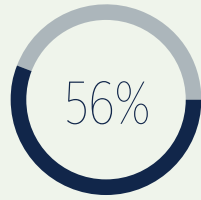

**23,780** ENROLLED

**3,697**  
NEW FRESHMEN

- 85** VALEDICTORIANS
- 69** SALUTATORIANS
- 89** STUDENT BODY PRESIDENTS
- 107** EAGLE SCOUTS
- 20** GIRL SCOUT GOLD AWARDS

**82** MISSISSIPPI COUNTIES

**50** STATES

**86** COUNTRIES

ACADEMIC COMMUNITIES BY THE NUMBERS

**5,234**  
COLLEGE OF LIBERAL ARTS

**1,469**  
SCHOOL OF EDUCATION

**2,681**  
SCHOOL OF APPLIED SCIENCES

**1,557**  
MEEK SCHOOL OF JOURNALISM AND NEW MEDIA