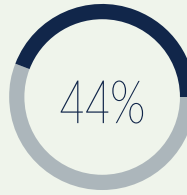

**23,780** ENROLLED

**3,697**  
NEW FRESHMEN

- 85** VALEDICTORIANS
- 69** SALUTATORIANS
- 89** STUDENT BODY PRESIDENTS
- 107** EAGLE SCOUTS
- 20** GIRL SCOUT GOLD AWARDS

**82** MISSISSIPPI COUNTIES

**50** STATES

**86** COUNTRIES

ACADEMIC COMMUNITIES BY THE NUMBERS

**5,234**  
COLLEGE OF LIBERAL ARTS

**1,469**  
SCHOOL OF EDUCATION

**2,681**  
SCHOOL OF APPLIED SCIENCES

**1,557**  
MEEK SCHOOL OF JOURNALISM AND NEW MEDIA