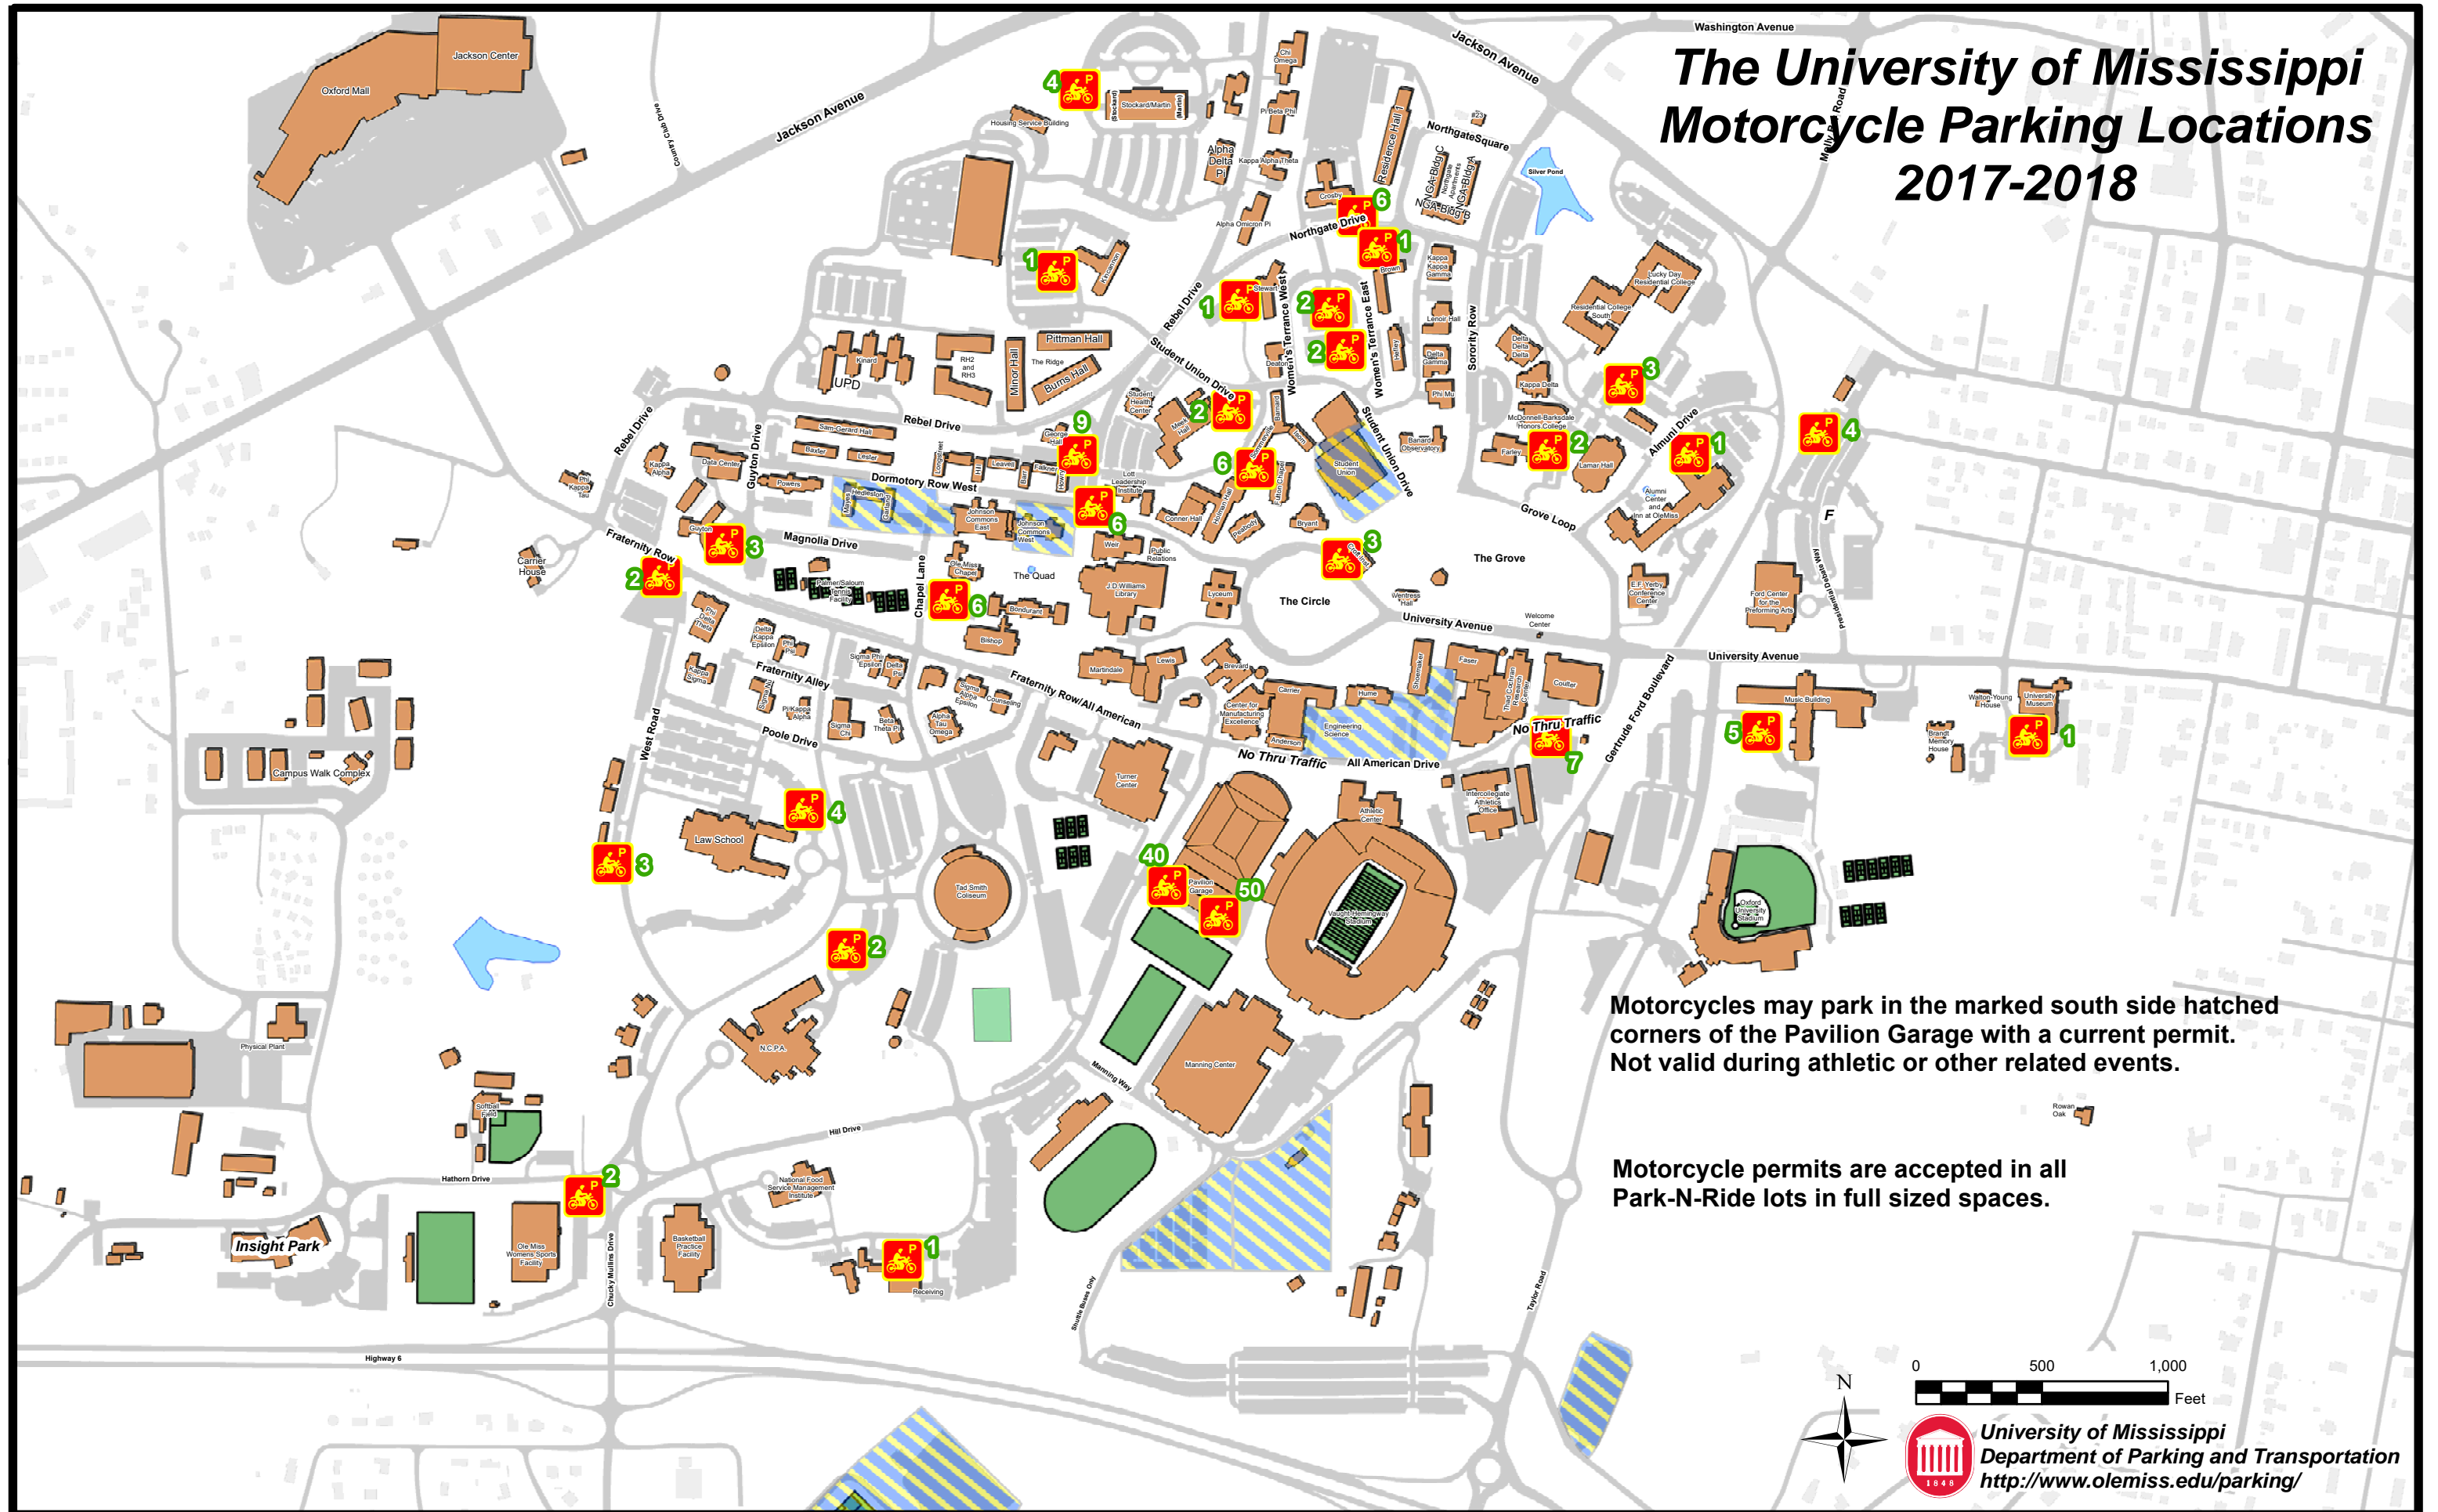

The University of Mississippi Motorcycle Parking Locations 2017-2018

Motorcycles may park in the marked south side hatched corners of the Pavilion Garage with a current permit. Not valid during athletic or other related events.

Motorcycle permits are accepted in all Park-N-Ride lots in full sized spaces.