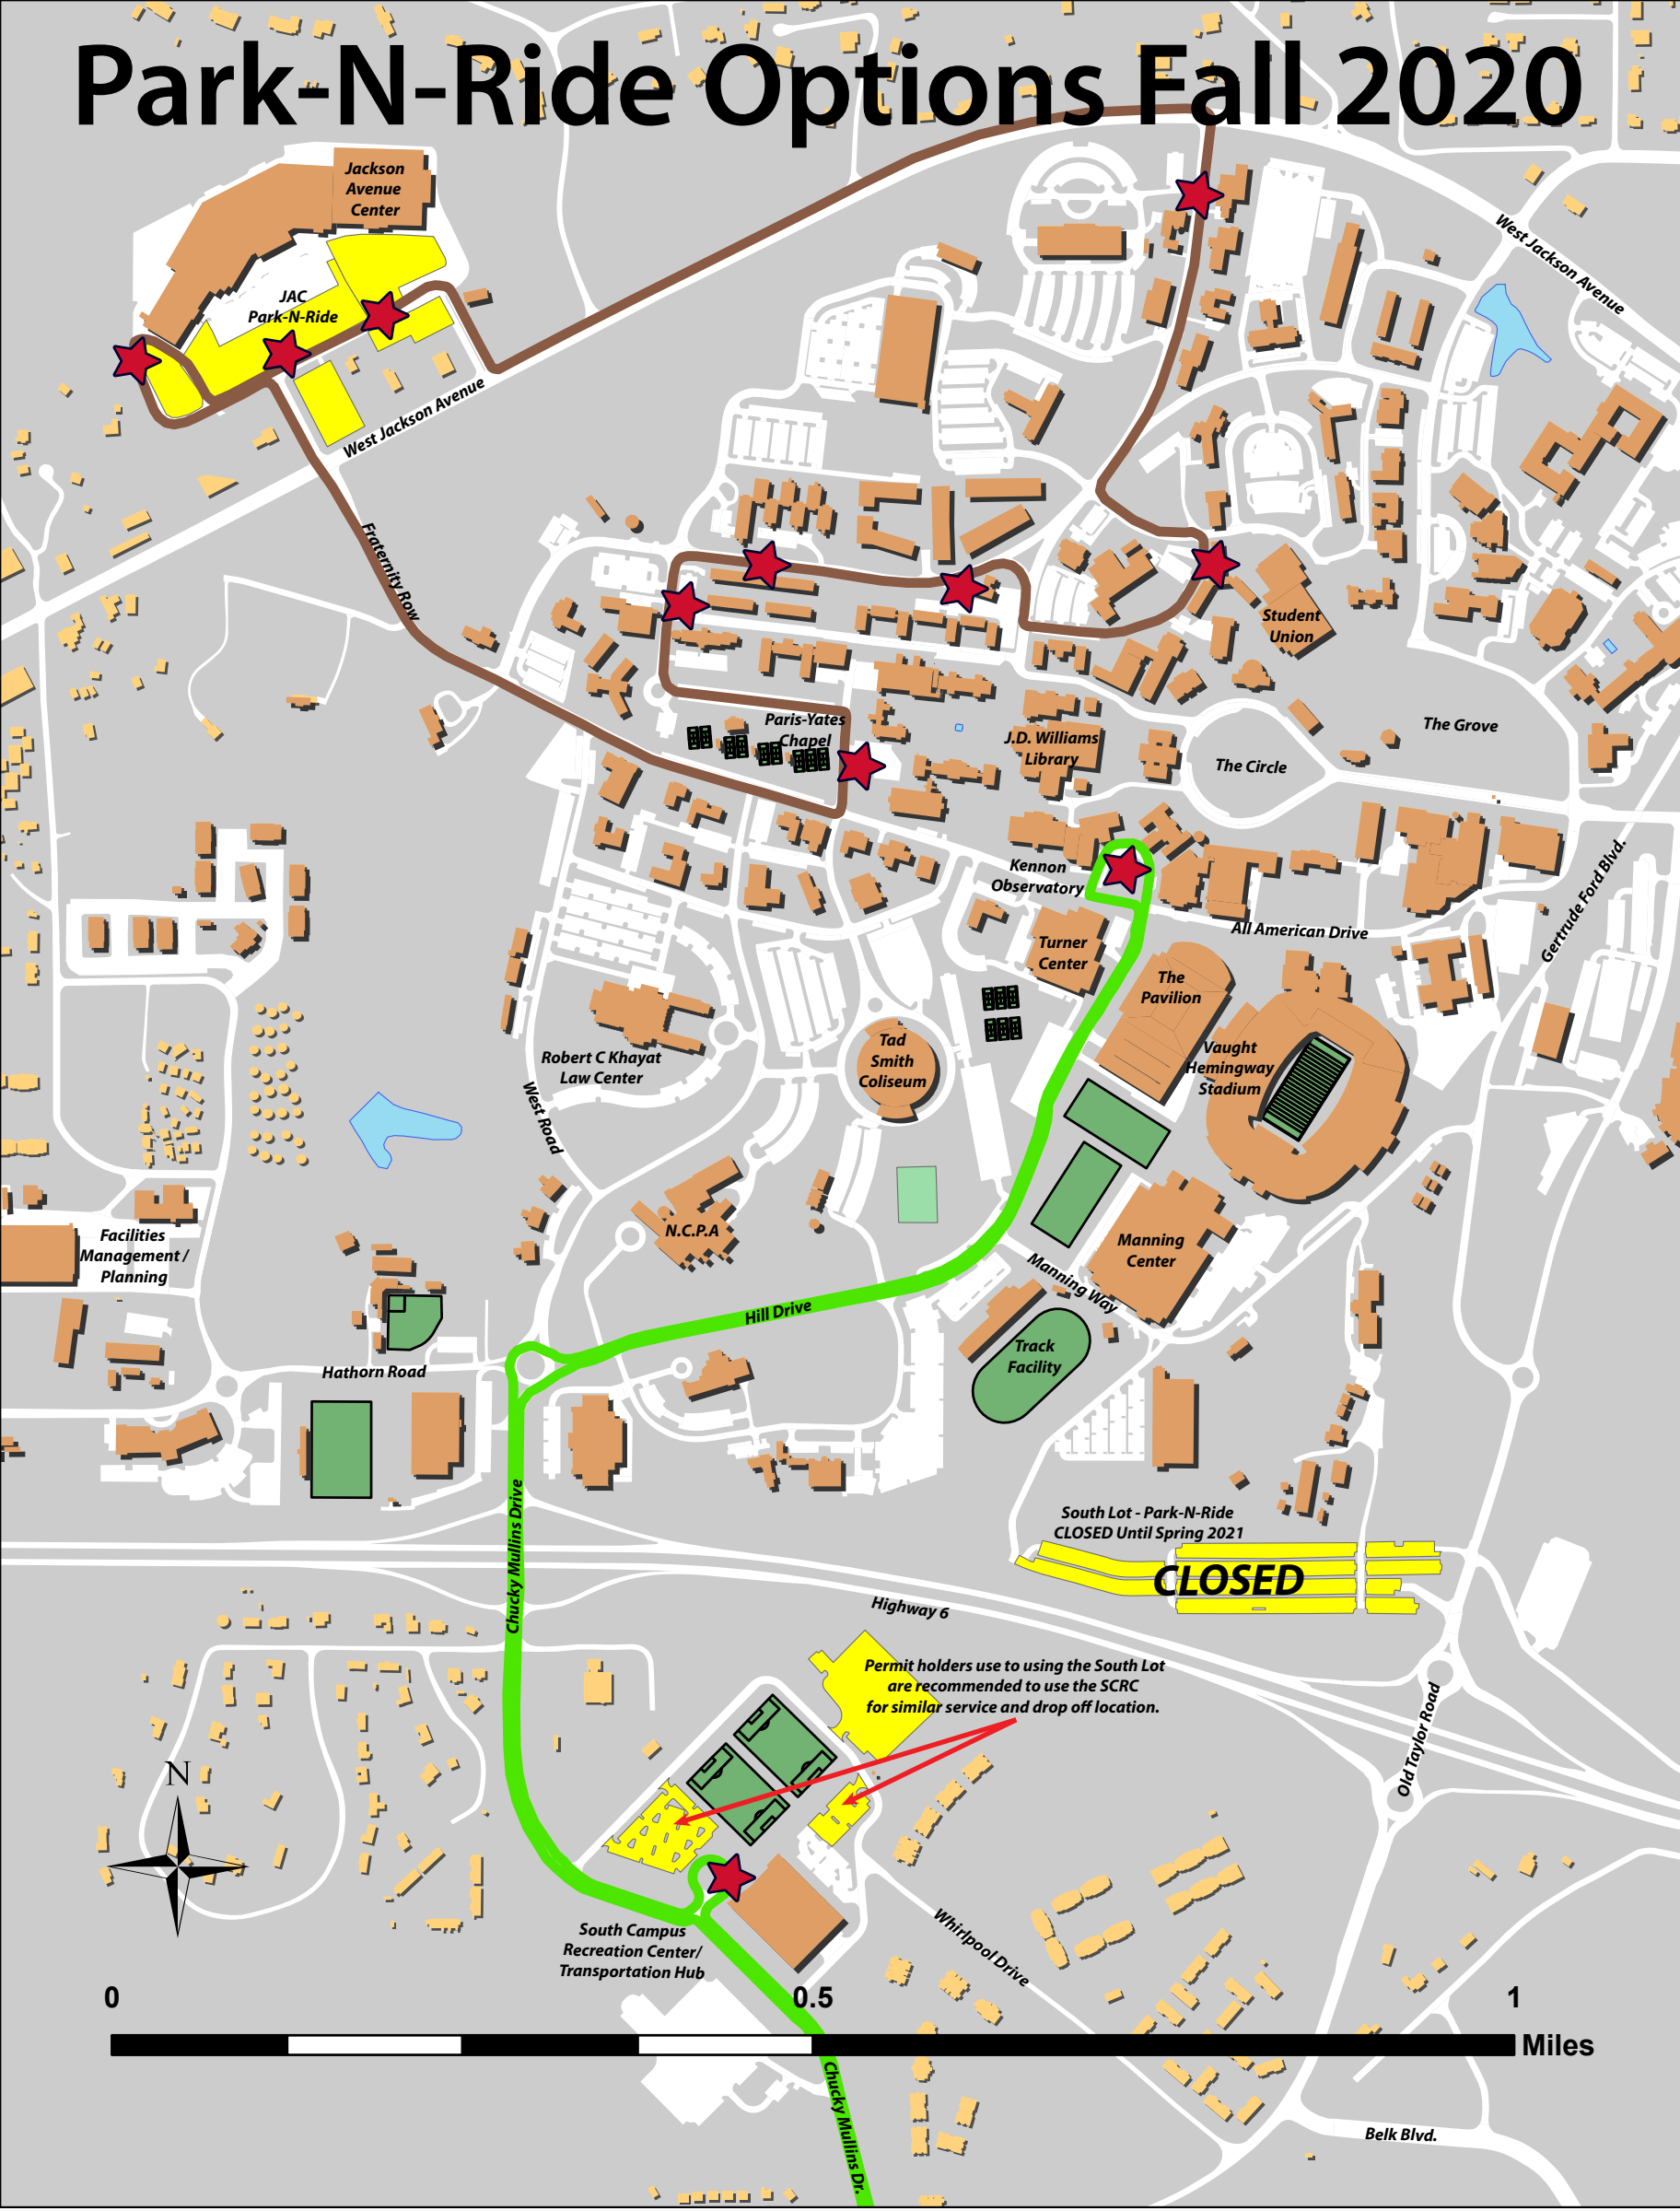

Park-N-Ride Options Fall 2020

CLOSED

Permit holders use to using the South Lot are recommended to use the SCRC for similar service and drop off location.

South Campus Recreation Center/Transportation Hub